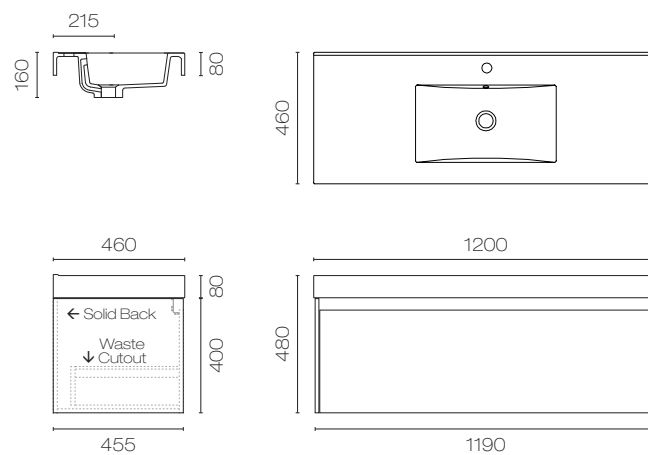

CAPRI

Wall-Hung Vanity Single Bowl
1 Drawer 750mm–1200mm

LEVCAP75S | LEVCAP90S | LEVCAP120S

Features:

- Wall-Hung
- Available in 3 solid melamine finishes and 3 woodgrain melamine finishes, including blends
- Finger pull drawers with aluminium negative detail in 3 colours
- Long lasting, polished polymarble top
- Includes Overflow
- 1 Drawer

Available in:

- 750mm, 900mm, 1200mm

Warranty:

- 5 year

Colour:

- Various colour options available:

Colour Options

					
White Code: WH	Black Code: BL	Carbon Code: CN	Ranfurly Oak Code: RO	Coronet Beech Code: CB	Charred Oak Code: CH
					
White Cabinet With Coloured Drawer Option	White/ Black Code: WHBL	White/ Carbon Code: WHCN	White/ Ranfurly Oak Code: WHRO	White/ Coronet Beech Code: WHCB	White/ Charred Oak Code: WHCH
					
Black Cabinet With Coloured Drawer Option	Black/ White Code: BLWH	Black/ Carbon Code: BLCN	Black/ Ranfurly Oak Code: BLRO	Black/ Coronet Beech Code: BLCB	Black/ Charred Oak Code: BLCH

Accessories, wastes and tapware not included unless stated. Please note measurements are nominal only, please measure product on site. Actual colours may vary

Line Drawings

LEVCAP75S

LEVCAP90S

LEVCAP120S