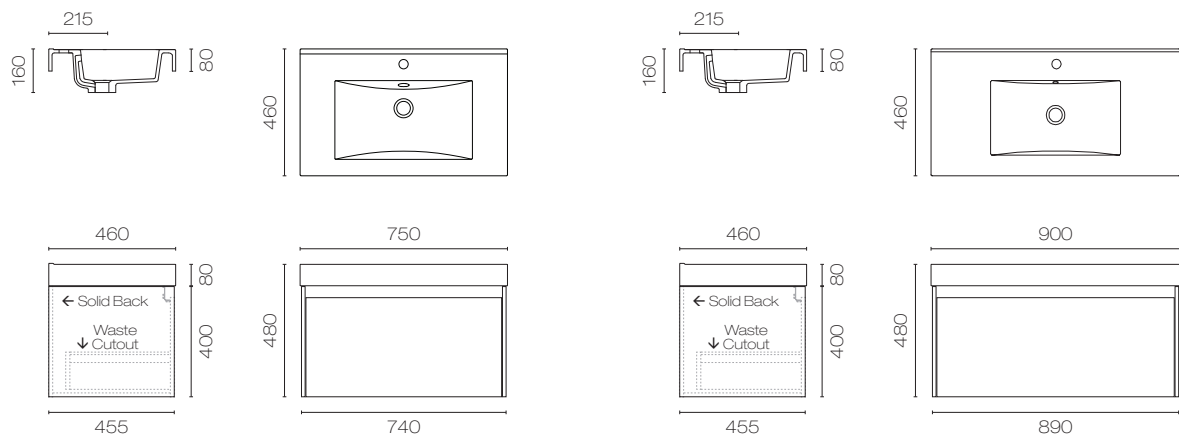

CAPRI

Wall-Hung Vanity Single Bowl
1 Drawer 750mm–1200mm

LEVCAP75S | LEVCAP90S | LEVCAP120S

Features:

- Wall-Hung
- Available in 3 solid melamine finishes and 3 woodgrain melamine finishes, including blends
- Finger pull drawers with aluminium negative detail in 3 colours
- Long lasting, polished polymarble top
- Includes Overflow
- 1 Drawer

Available in:

- 750mm, 900mm, 1200mm

Warranty:

- 5 year

Colour:

- Various colour options available:

Colour Options

					
White Code: WH	Black Code: BL	Carbon Code: CN	Ranfurly Oak Code: RO	Coronet Beech Code: CB	Charred Oak Code: CH
					
White Cabinet With Coloured Drawer Option	White/ Black Code: WHBL	White/ Carbon Code: WHCN	White/ Ranfurly Oak Code: WHRO	White/ Coronet Beech Code: WHCB	White/ Charred Oak Code: WHCH
					
Black Cabinet With Coloured Drawer Option	Black/ White Code: BLWH	Black/ Carbon Code: BLCN	Black/ Ranfurly Oak Code: BLRO	Black/ Coronet Beech Code: BLCB	Black/ Charred Oak Code: BLCH

Accessories, wastes and tapware not included unless stated. Please note measurements are nominal only, please measure product on site. Actual colours may vary

Line Drawings

LEVCAP75S

LEVCAP90S

LEVCAP120S