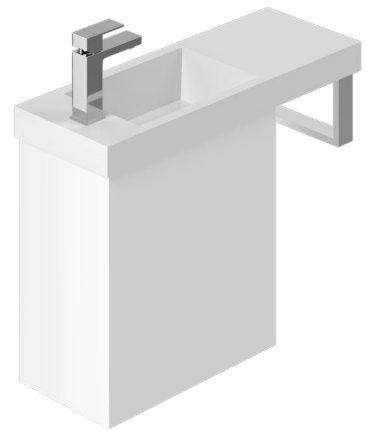

LEEDS

Extension Ensuite Wall-hung Vanity

LEVLEEXTWH/LEVLEEXTBK

Features:

- Reversible polymarble top
- One tap hole left or right side
- Single finger pull door with soft close hinges

Specifications:

- Construction from E1 moisture resistant board
- Door hinges STD left side
- Reversible door hanging
- Stainless steel support bar in Black/Polished

Colours:

- Gloss White, Matt Black

Size:

- 600mm x 220mm x 470mm
- Basin inside 270mm x 180mm x 80mm

Warranty:

- 10 year warranty on polymarble top and 7 year warranty on cabinet

ACCESSORIES, WASTES AND TAPWARE NOT INCLUDED UNLESS STATED. PLEASE NOTE MEASUREMENTS ARE NOMINAL ONLY.
PLEASE MEASURE PRODUCT ON SITE. ACTUAL COLOURS MAY VARY