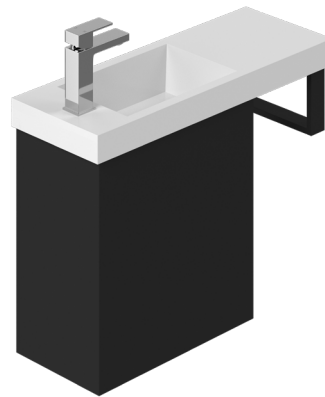

LEEDS

Extension Ensuite Wall-hung Vanity

LEVLEEXTWH/LEVLEEXTBK

Features:

- Reversible polymarble top
- One tap hole left or right side
- Single finger pull door with soft close hinges

Specifications:

- Construction from E1 moisture resistant board
- Door hinges STD left side
- Reversible door hanging
- Stainless steel support bar in Black/Polished

Colours:

- Gloss White, Matt Black

Size:

- 600mm x 220mm x 470mm
- Basin inside 270mm x 180mm x 80mm

Warranty:

- 10 year warranty on polymarble top and 7 year warranty on cabinet

ACCESSORIES, WASTES AND TAPWARE NOT INCLUDED UNLESS STATED. PLEASE NOTE MEASUREMENTS ARE NOMINAL ONLY.
PLEASE MEASURE PRODUCT ON SITE. ACTUAL COLOURS MAY VARY