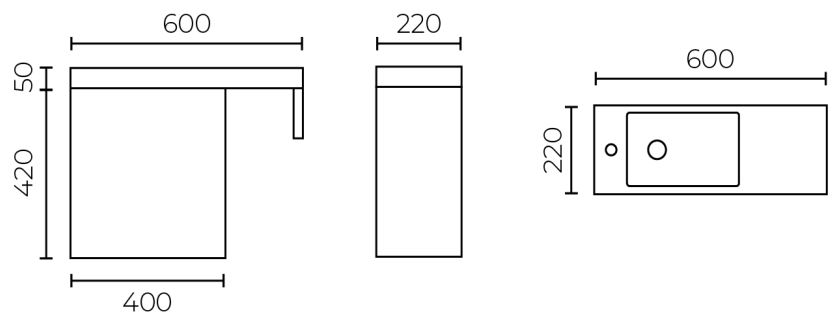

LEEDS

Extension Ensuite Wall-hung Vanity

LEVLEEXTWH/LEVLEEXTBK

Features:

- Reversible polymarble top
- One tap hole left or right side
- Single finger pull door with soft close hinges

Specifications:

- Construction from E1 moisture resistant board
- Door hinges STD left side
- Reversible door hanging
- Stainless steel support bar in Black/Polished

Colours:

- Gloss White, Matt Black

Size:

- 600mm x 220mm x 470mm
- Basin inside 270mm x 180mm x 80mm

Warranty:

- 10 year warranty on polymarble top and 7 year warranty on cabinet

ACCESSORIES, WASTES AND TAPWARE NOT INCLUDED UNLESS STATED. PLEASE NOTE MEASUREMENTS ARE NOMINAL ONLY.
PLEASE MEASURE PRODUCT ON SITE. ACTUAL COLOURS MAY VARY