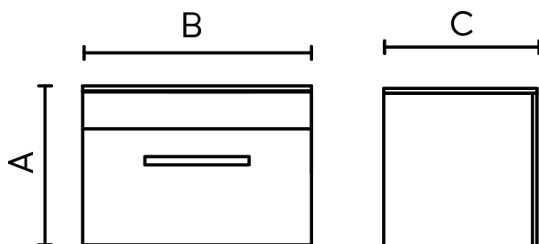

YORK

750mm Wall-hung Vanity

LEVYO75SDWVWH, LEVYO75SDWVDW, LEVYO75SDWVCO

Features:

- 20mm slimline Etna vitreous china top
- Full extension runners on drawers
- Soft close drawer

Specifications:

- One tap-hole
- Chrome overflow
- Solid chrome bar handle
- E1 moisture resistant board

Colours:

- Gloss White, Driftwood, Charred Oak

Parts Description:

- LEVETNA75 (VC top)
- LEVYO75WHSDWH (Cabinet)
- LEVYO75WHSDDW (Cabinet)
- LEVYO75WHSDCO (Cabinet)

Size

A = 500mm

B = 750mm

C = 460mm

Warranty

- 7 year warranty on VC top and
  5 year warranty on cabinet

ACCESSORIES, WASTES AND TAPWARE NOT INCLUDED UNLESS STATED. PLEASE NOTE MEASUREMENTS ARE NOMINAL ONLY.
PLEASE MEASURE PRODUCT ON SITE. ACTUAL COLOURS MAY VARY