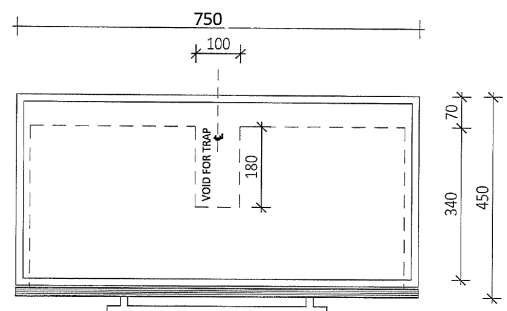

YORK

750mm Wall-hung Vanity

LEVYO75SDWVWH, LEVYO75SDWVDW, LEVYO75SDWVCO

Features:

- 20mm slimline Etna vitreous china top
- Full extension runners on drawers
- Soft close drawer

Specifications:

- One tap-hole
- Chrome overflow
- Solid chrome bar handle
- E1 moisture resistant board

Colours:

- Gloss White, Driftwood, Charred Oak

Parts Description:

- LEVETNA75 (VC top)
- LEVYO75WHSDWH (Cabinet)
- LEVYO75WHSDDW (Cabinet)
- LEVYO75WHSDCO (Cabinet)

Size

A = 500mm

B = 750mm

C = 460mm

Warranty

- 7 year warranty on VC top and
  5 year warranty on cabinet

ACCESSORIES, WASTES AND TAPWARE NOT INCLUDED UNLESS STATED. PLEASE NOTE MEASUREMENTS ARE NOMINAL ONLY.
PLEASE MEASURE PRODUCT ON SITE. ACTUAL COLOURS MAY VARY