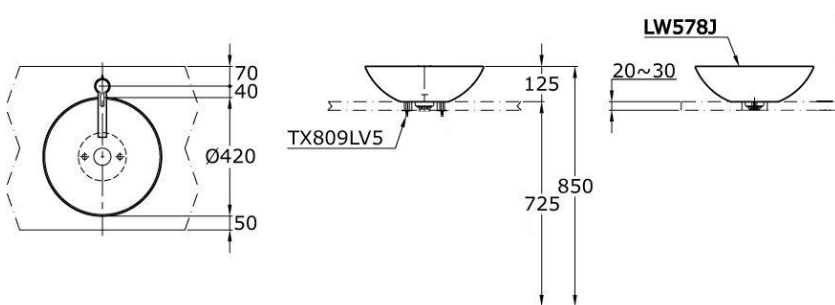

Colour:

- White

*Tapware and waste not included