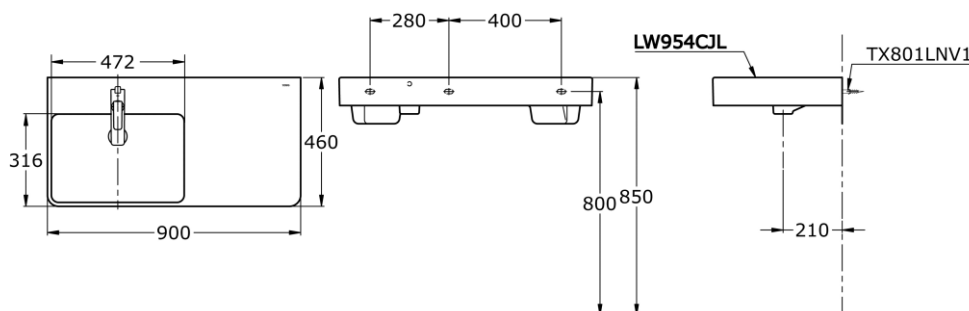

TOTO

ALICANTE

SHELF BASIN

TECHNICAL DATA SHEET

TOT-ALILW954'WH

Features:

- Vitreous china
- Classic square design
- Subtle curved corners

Specifications:

- Basin 900 x 460mm
- 32mm waste hole
- Rear overflow
- R/Hand shelf area

Parts Description:

- LW954CJLW/F
- TX801LNV1 fixing kit

Colour:

- White

*Tapware and waste not included

**PLEASE NOTE MEASUREMENTS ARE NOMINAL ONLY.
PLEASE MEASURE PRODUCT ON SITE**