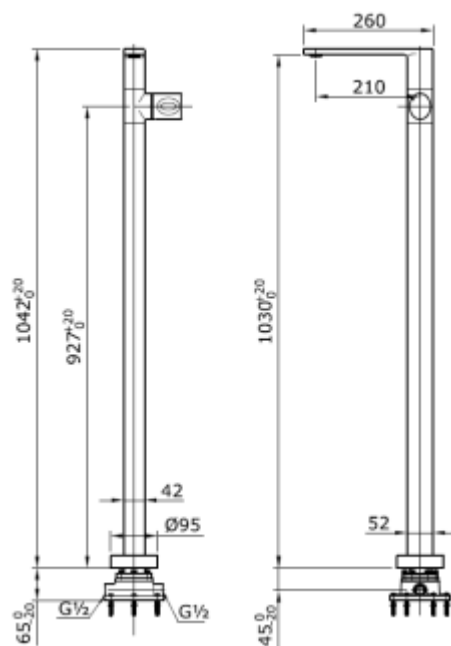

#### Specifications:

- Mains pressure only
- Supplied with capping flange

#### Parts Description:

- FB15001 (Cartridge)
- S61043 (Handle grub screw)
- N408351 (Aerator)

#### Colour:

- White

**PLEASE NOTE MEASUREMENTS ARE  
NOMINAL ONLY.  
PLEASE MEASURE PRODUCT ON SITE.**