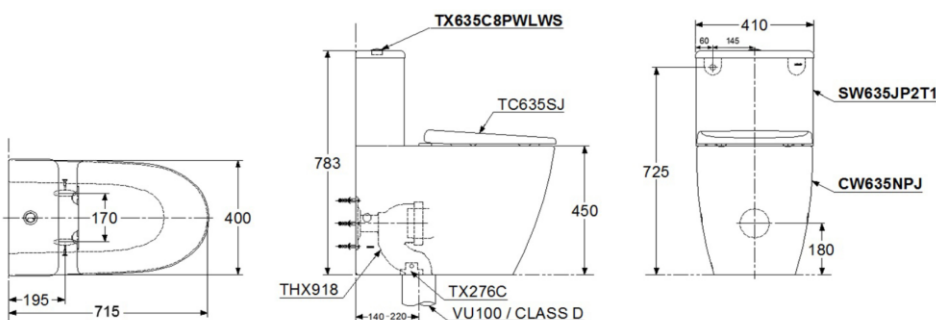

TOTO®

ALICANTE

COMFORT BACK-TO-WALL TOILET SUITE

TECHNICAL DATA SHEET

TOT-ALICOMBW'WH

Features:

- Dual flush cistern
- 4.5/3L water saving cistern
- Left or right bottom Entry
- 4 -Star WELS Rating
- Soft Close – Duraplast quick release seat
- Geberit inlet/outlet valves
- Comfort height pan 450mm

Specifications:

- Wash-down, dual flush
- 4.5/3L cistern flush
- 180mm P-trap setout
- 140mm – 220mm S-trap set-out with adaptor THX918
- R/H bottom entry (Standard)
- Can also be installed as L/H Back entry with existing valve (Male thread)
- **Back entry conversion kit available with 10mm Swivel nut and adaptor. (Additional cost -Part TBTWCK)**

Parts Description:

- CW635NPJWS (P-pan only)
- SW635JP2T1/8PWL (cistern only)
- TC635SJ (Soft close seat only)
- THX918 (140mm – 220mm S pan connector)
- TX276C (Fixing kit)
- GB240884001 (Inlet valve)

**PLEASE NOTE MEASUREMENTS ARE NOMINAL ONLY.
PLEASE MEASURE PRODUCT ON SITE**