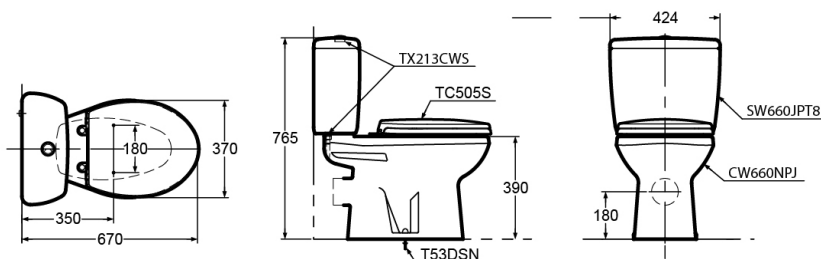

#### Specifications:

- Wash-down, dual flush
- 6/3L cistern flush
- 180mm P-trap set-out
- R/H bottom entry inlet (Standard)

#### Parts Description:

- CW660PJ (P pan only)
- SW660JPT8/213 (cistern only)
- TC505S (Soft-close seat only)
- 222.100.00.1 (Inlet valve)
- 222.240.00.1 (Outlet valve)

#### Colour:

- White

**PLEASE NOTE MEASUREMENTS ARE  
NOMINAL ONLY.  
PLEASE MEASURE PRODUCT ON SITE**